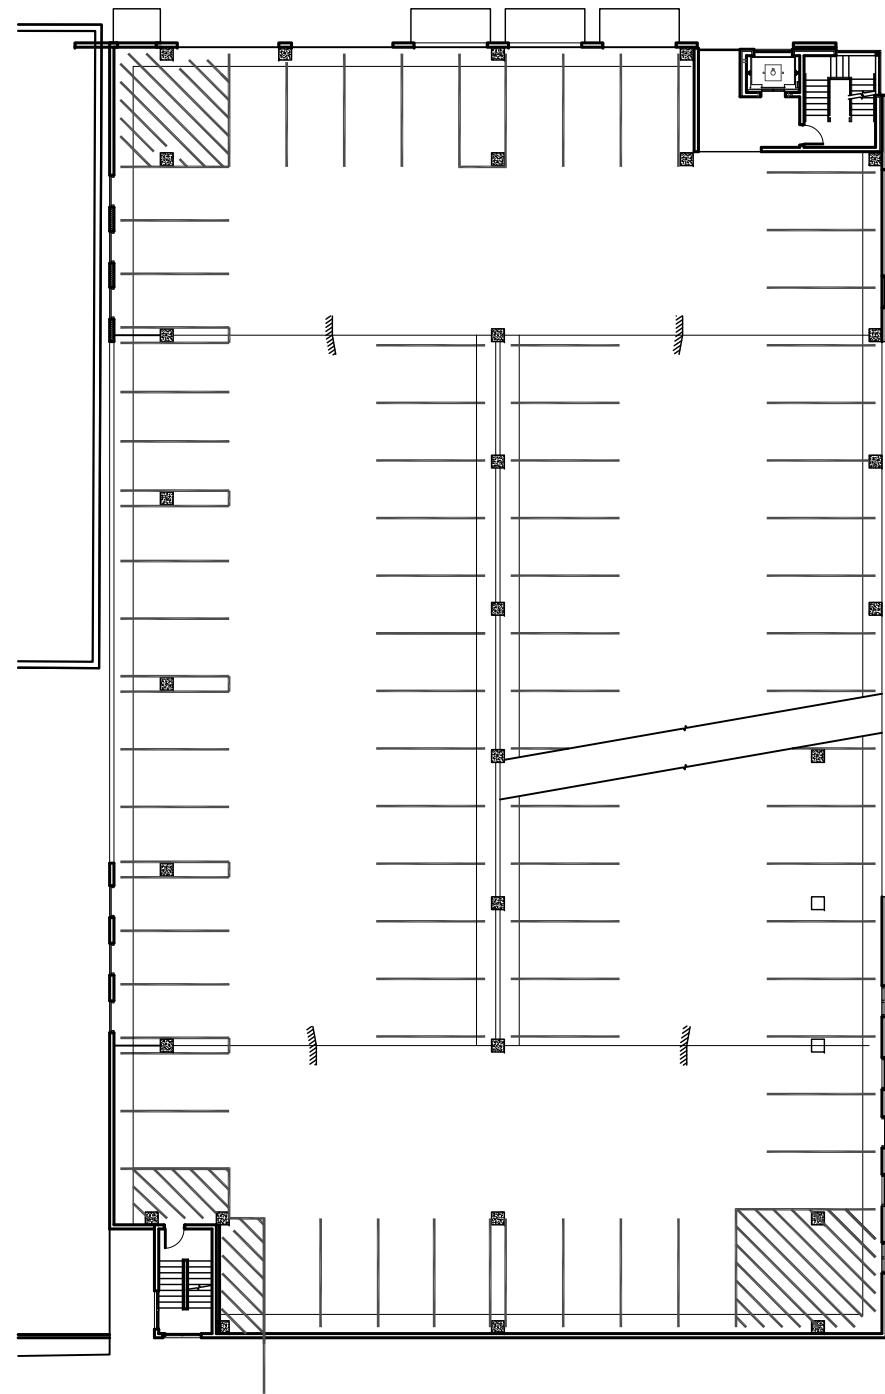

# UPTOWN PARKING GARAGE

246 SPACES

GALENA STREET LEVEL  
PARKING: 61 SPACES

UPTOWN PARKING GARAGE  
246 SPACES

THIRD LEVEL  
PARKING: 73 SPACES

FOURTH LEVEL  
PARKING: 69 SPACES

# UPTOWN PARKING GARAGE

246 SPACES

COLLABORATIVE DESIGN

ARCHITECTS

www.collaborativedesignarchitects.com

406.248.3443

28 OCTOBER 2015

UPTOWN PARKING GARAGE