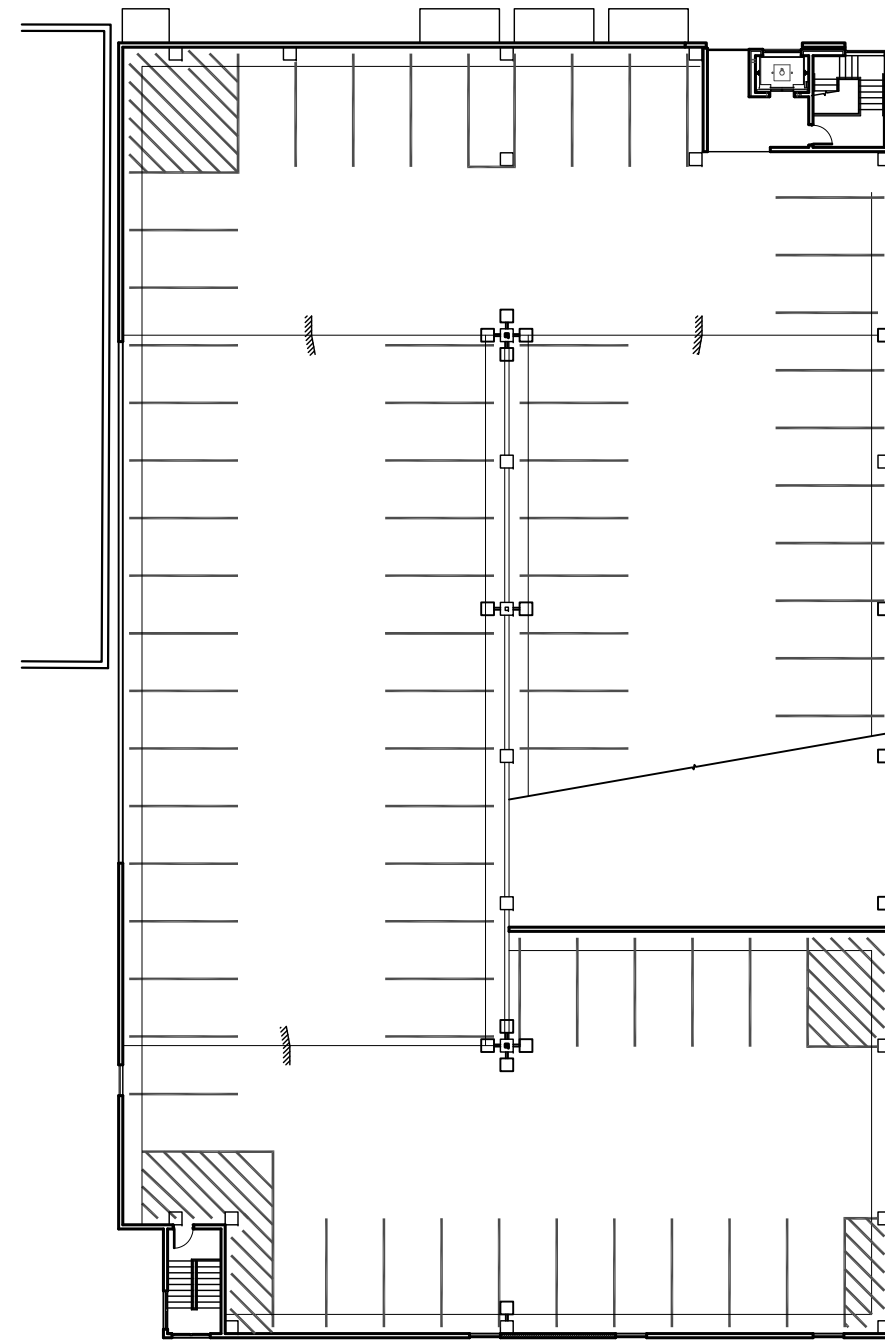

# UPTOWN PARKING GARAGE

246 SPACES

GALENA STREET LEVEL  
PARKING: 61 SPACES

UPTOWN PARKING GARAGE  
246 SPACES

THIRD LEVEL  
PARKING: 73 SPACES

FOURTH LEVEL  
PARKING: 69 SPACES

# UPTOWN PARKING GARAGE

246 SPACES

COLLABORATIVE DESIGN

ARCHITECTS

www.collaborativedesignarchitects.com

406.248.3443

28 OCTOBER 2015

UPTOWN PARKING GARAGE