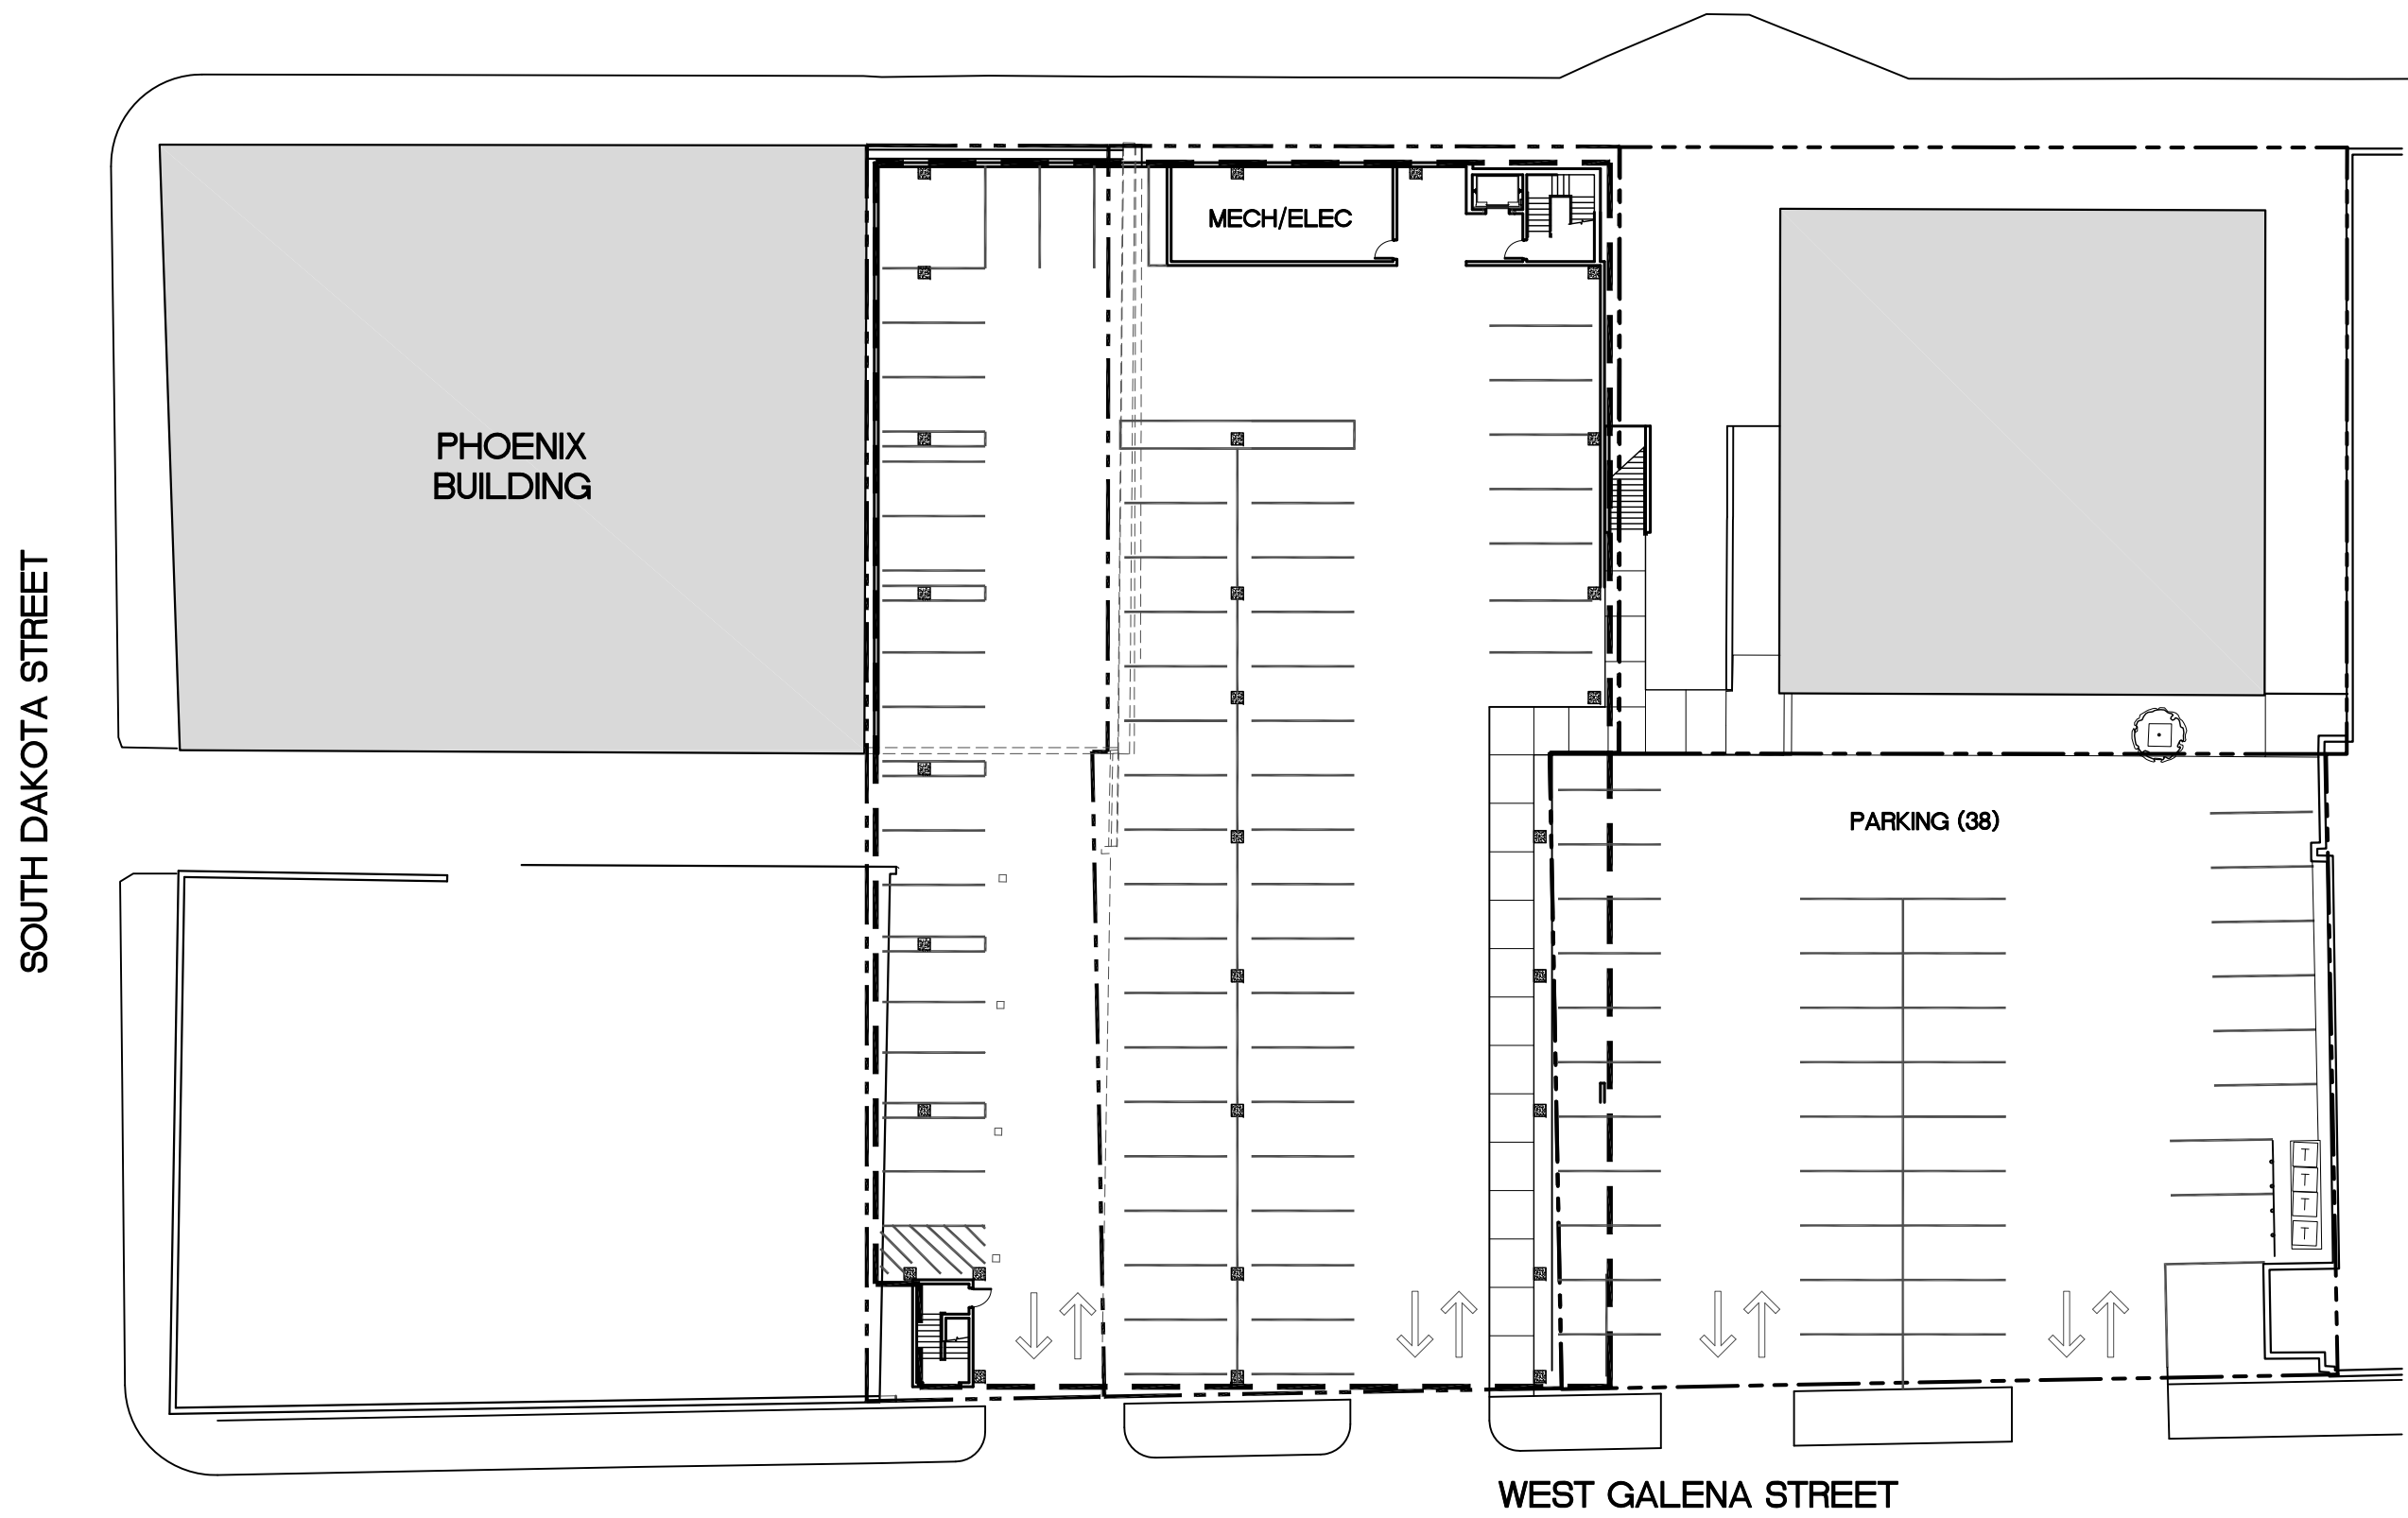

**COLLABORATIVE DESIGN**  
**ARCHITECTS**

[www.collaborativedesignarchitects.com](http://www.collaborativedesignarchitects.com) 406.248.3443

PARK STREET LEVEL  
PARKING: 44 SPACES

# UPTOWN PARKING GARAGE

246 SPACES

GALENA STREET LEVEL  
PARKING: 61 SPACES

UPTOWN PARKING GARAGE  
246 SPACES

THIRD LEVEL  
PARKING: 73 SPACES

FOURTH LEVEL  
PARKING: 69 SPACES