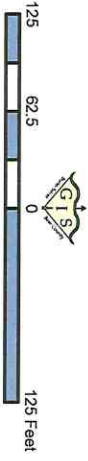

2019

Saint Patrick's Day Road Closures

-  Closed - No Vehicle Access
-  Parking Garage Access Only

2019

Saint Patrick's Day Parade

Parade Staging Area

Parade Route